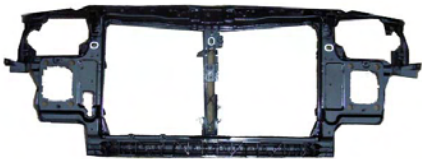

KOD03-27110

Radiator Support Panel ASS'Y
(Plastic PP+Long Filber)